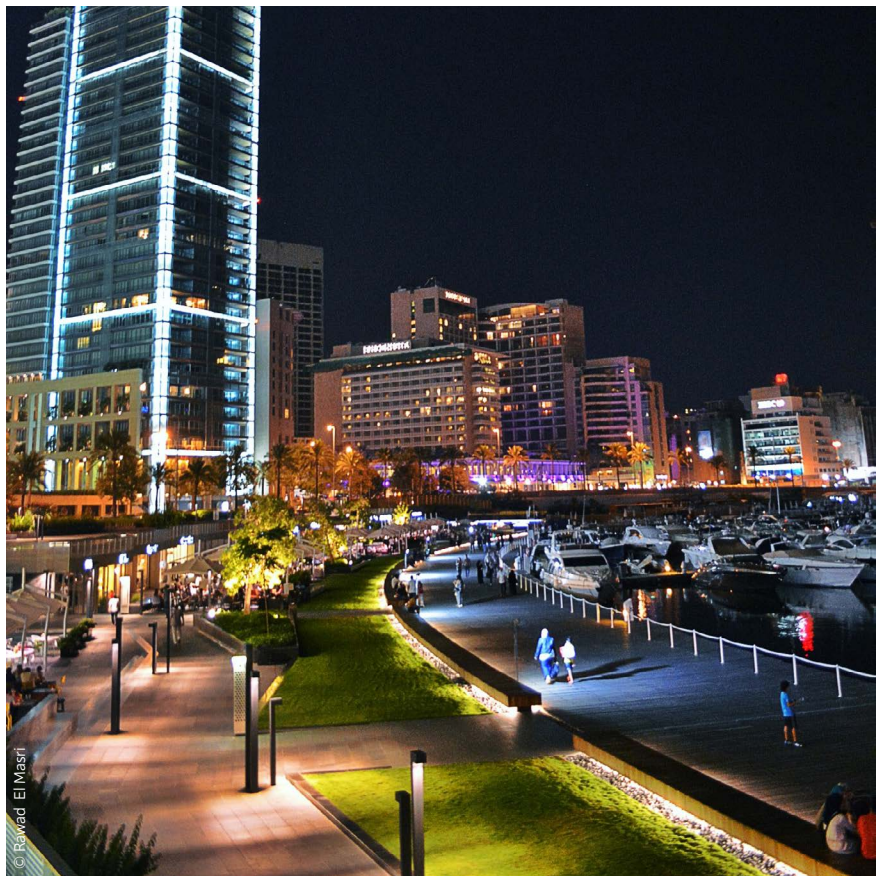

Beirut West Marina, Lebanon

Location
Lebanon

Client
Solidere

Budget
Confidential

Period
2010 - 2014

Services
Masterplanning
Detailed Design and Implementation

Website
www.cbastudios.com

This key destination in the New Waterfront District in the city hosts marine visitors and city residents alike. The waterfront landscape includes a promenade, restaurants, yacht club, gardens and squares. CBA provided a site wide public realm masterplan and designed and delivered the flexible and 24hr focal plaza which terminates the promenade and serves as a gathering, performing and viewing place at the marina entrance.