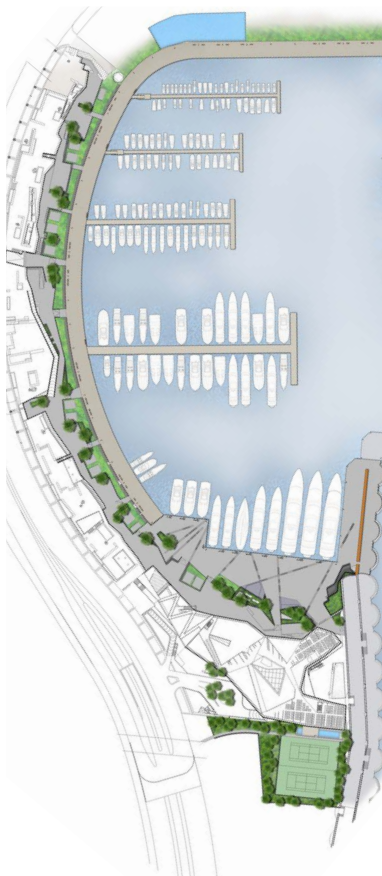

Beirut West Marina, Lebanon

Location
Lebanon

Client
Solidere

Budget
Confidential

Period
2010 - 2014

Services
Masterplanning
Detailed Design and Implementation

Website
www.cbastudios.com

This key destination in the New Waterfront District in the city hosts marine visitors and city residents alike. The waterfront landscape includes a promenade, restaurants, yacht club, gardens and squares. CBA provided a site wide public realm masterplan and designed and delivered the flexible and 24hr focal plaza which terminates the promenade and serves as a gathering, performing and viewing place at the marina entrance.