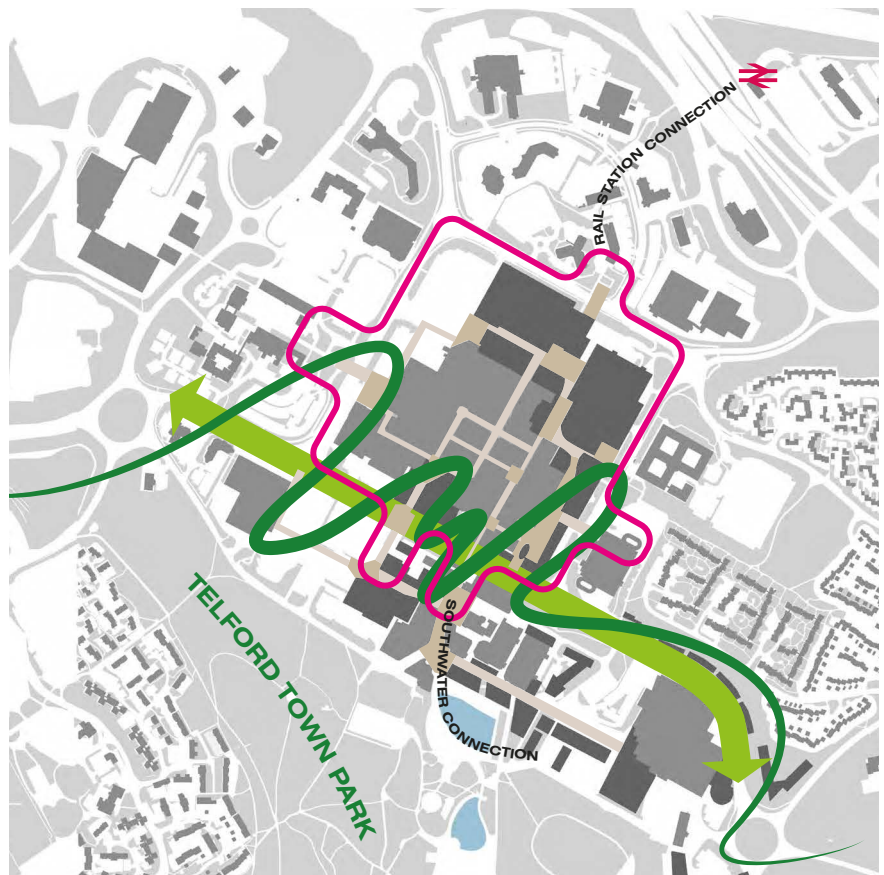

2013 - Ongoing

Services

Landscape Design

Urban Design

Website

www.cbastudios.com

CBA has recently completed the first stage of an outline planning application for the regeneration of Telford Town Centre. A robust public realm framework has been established to compliment the proposed commercial and entertainment redevelopments.

The vision for the public realm is to create and deliver a variety of balanced and measured high quality urban spaces to help define a new identity for the future of Telford. It will include a network of new plazas and streets that link the different shopping, dining and entertainment experiences.